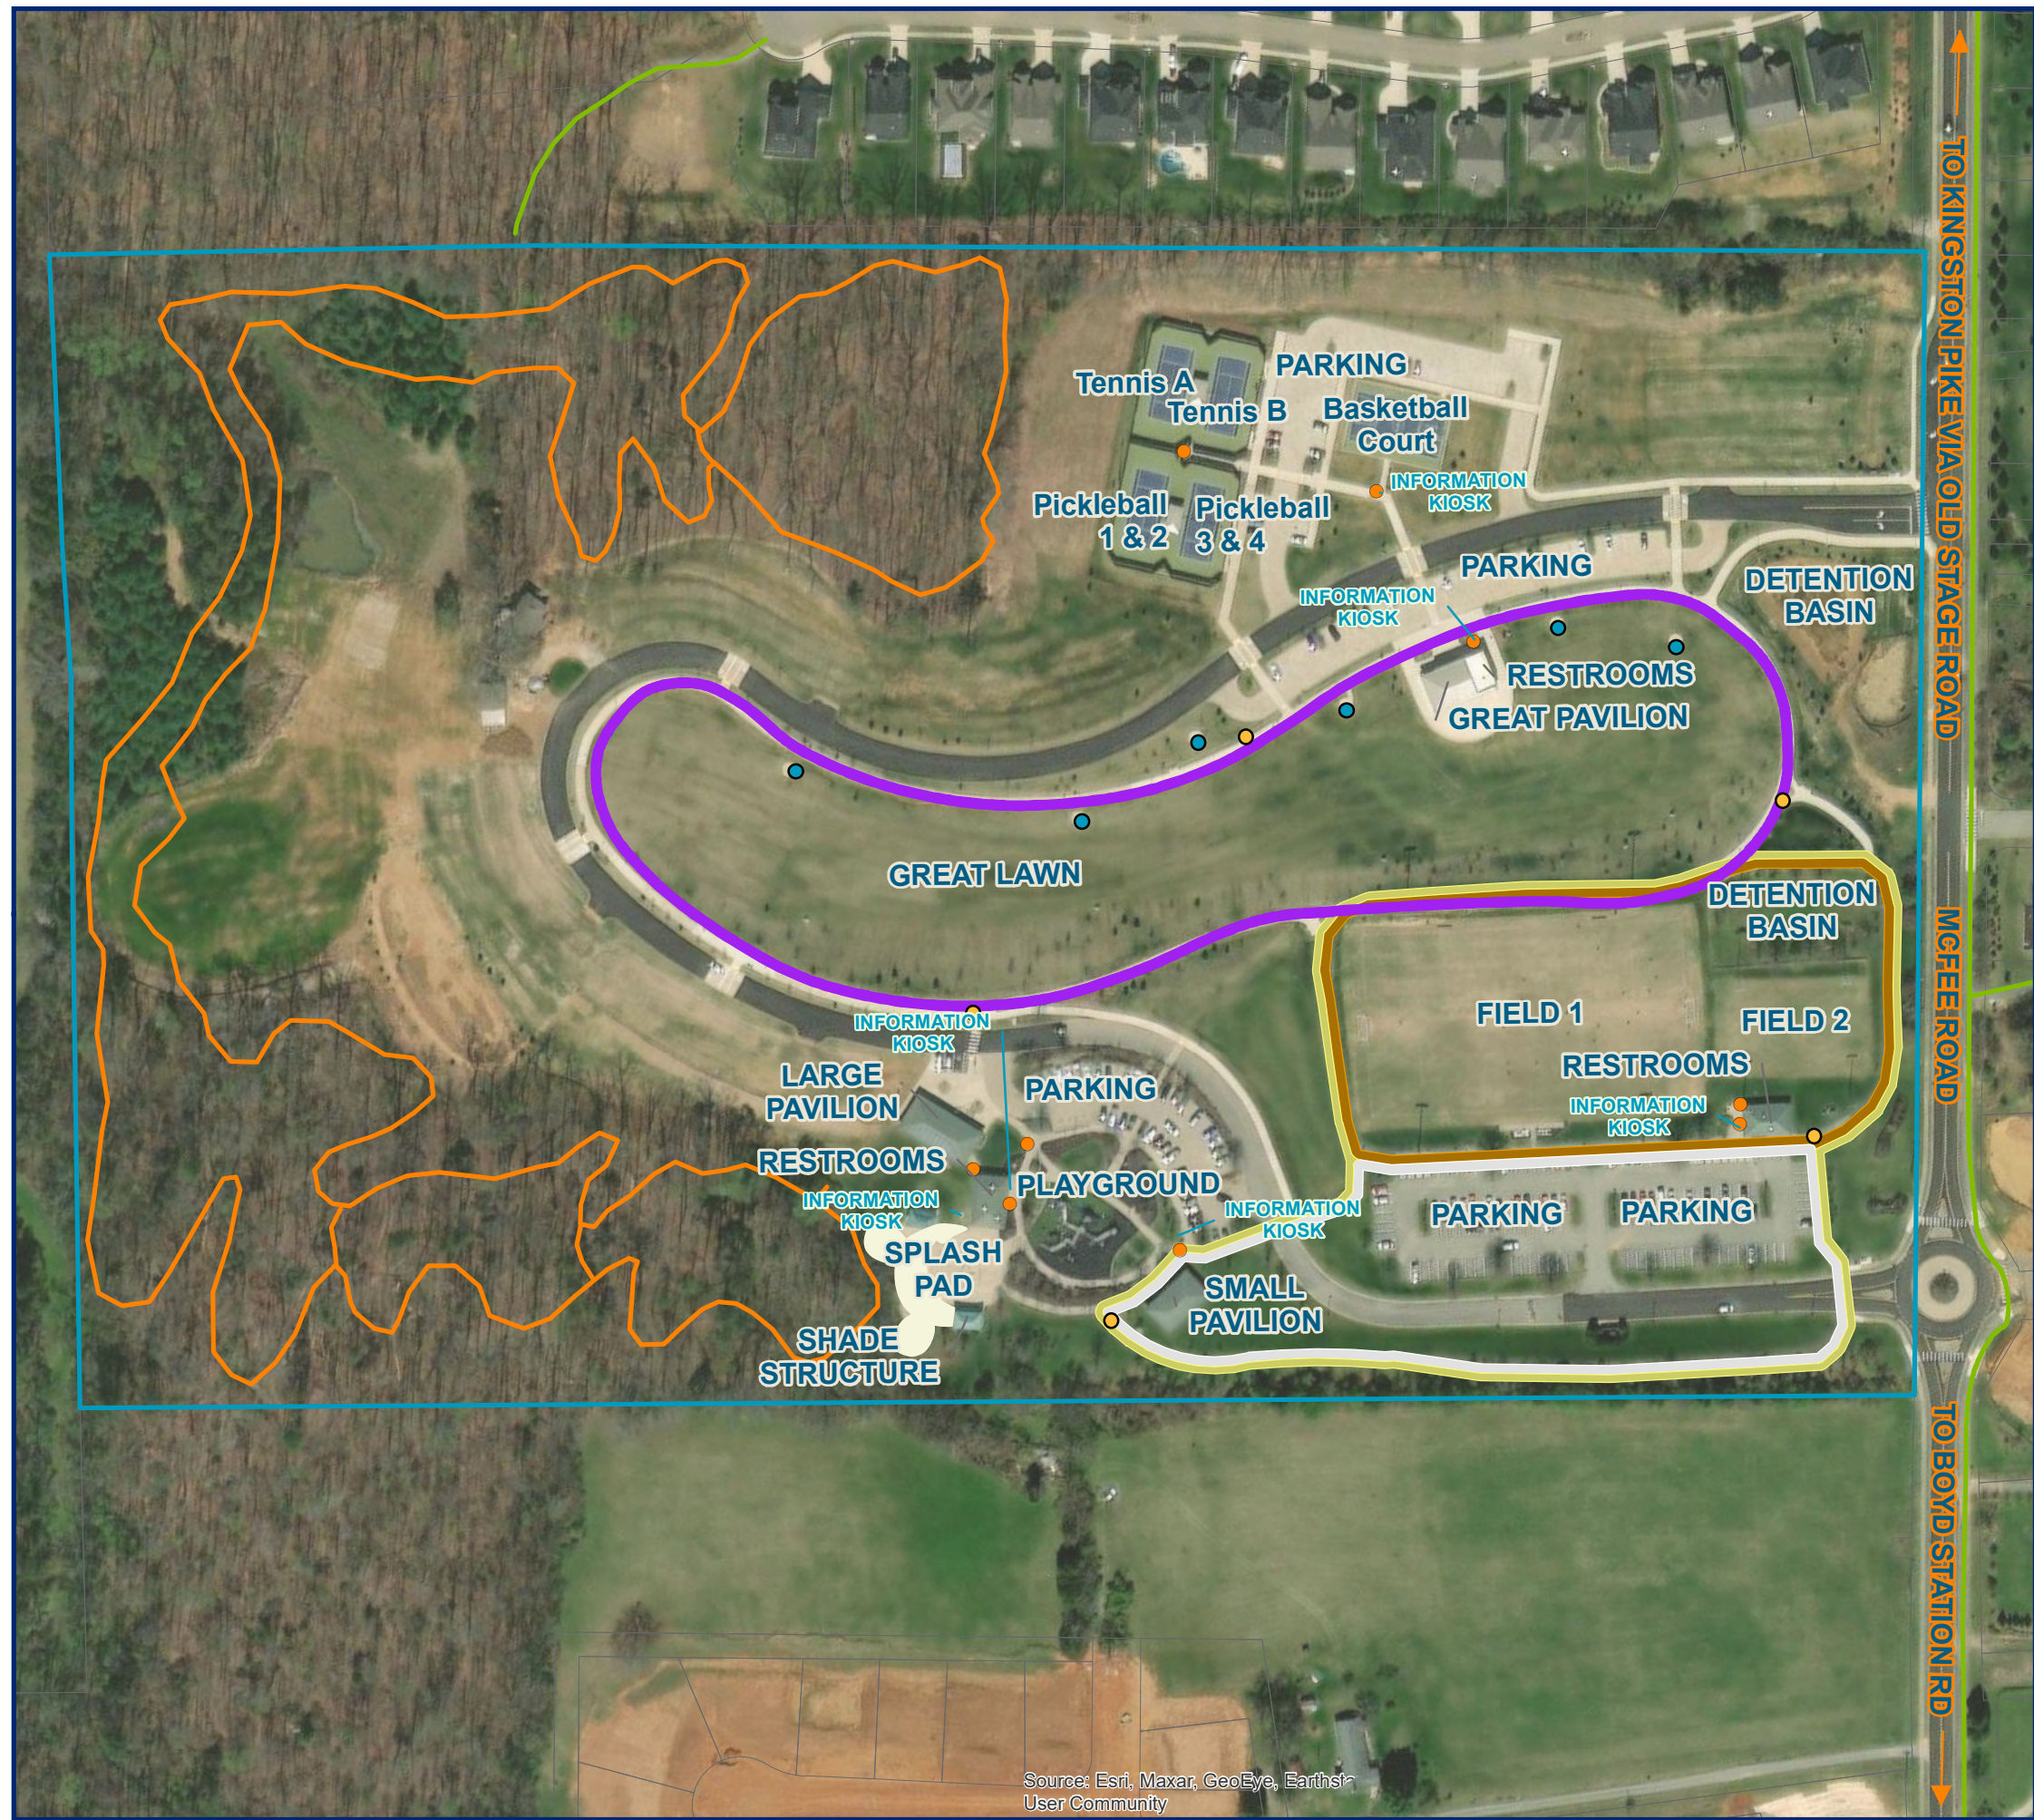

TOWN OF FARRAGUT, TENNESSEE

# MC FEE PARK

917 MCFEE ROAD  
Farragut, TN 37934

35°55'44.776"N Latitude  
84°11'19.405"W Longitude

- Picnic Table on Concrete Pad
- Dog Waste Station
- Kiosk

- Completed Bike Trail
- Completed Greenways
- McFee Park Boundary
- Great Loop (1/2 Mile)
- Bronze Trail (1/3 Mile)
- Silver Trail (1/3 Mile)
- Gold Trail (1/2 Mile)

1 inch = 180 feet  
Map Prepared: August 2023

Source: Esri, Maxar, GeoEye, Earthstar  
User Community